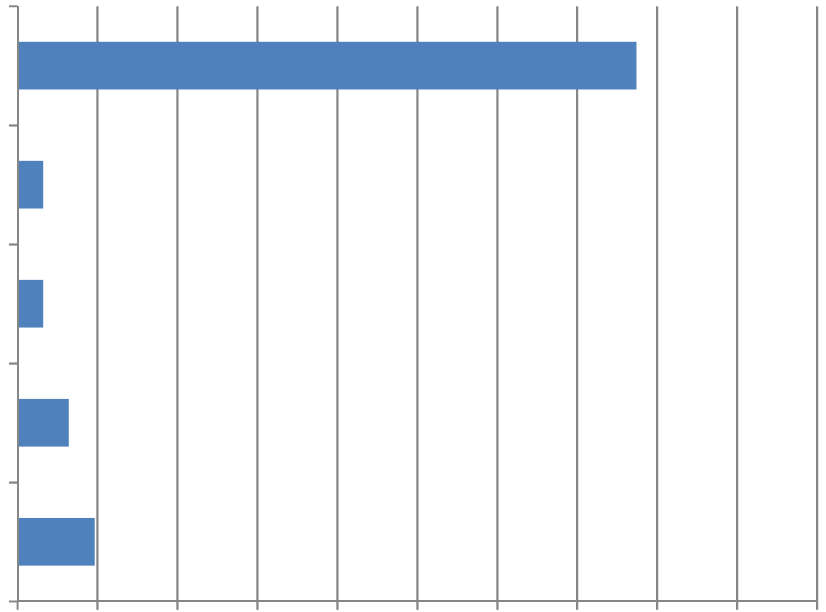

n d l l

The diagram consists of two vertical lines. The left line has a label 'n' at its base and 'd' at its top. The right line has a label 'l' at its base and 'l' at its top. The labels are in a bold, serif font.