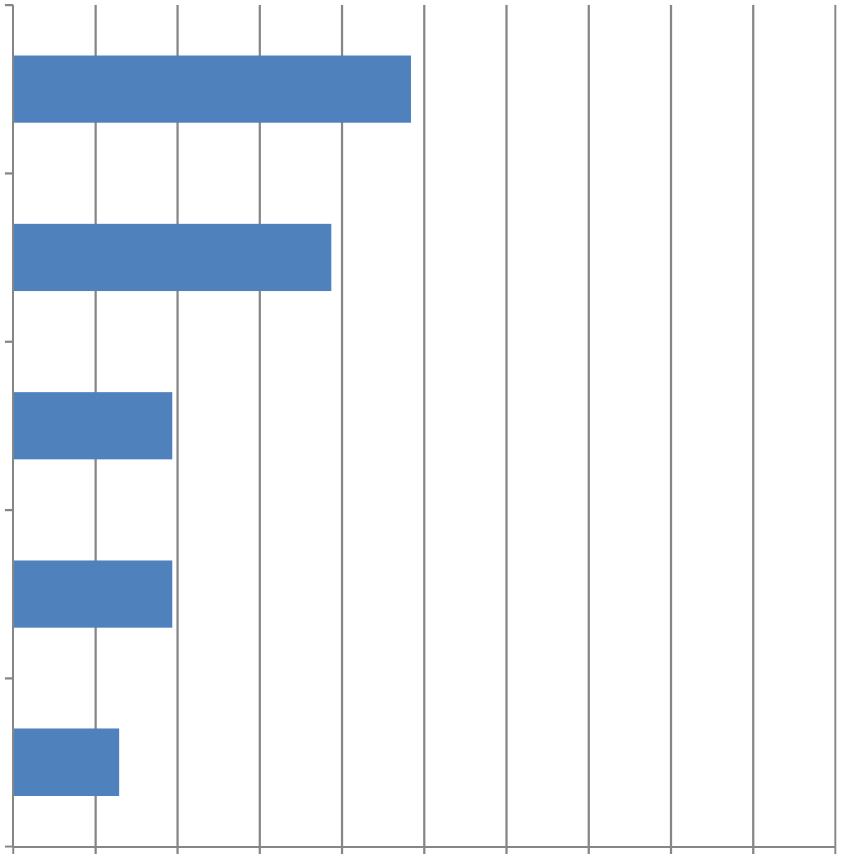

n d l l

The diagram consists of two vertical lines. The left line has a label 'n' at its base and 'd' at its top. The right line has a label 'l' at its base and 'l' at its top. The labels are in a bold, serif font.