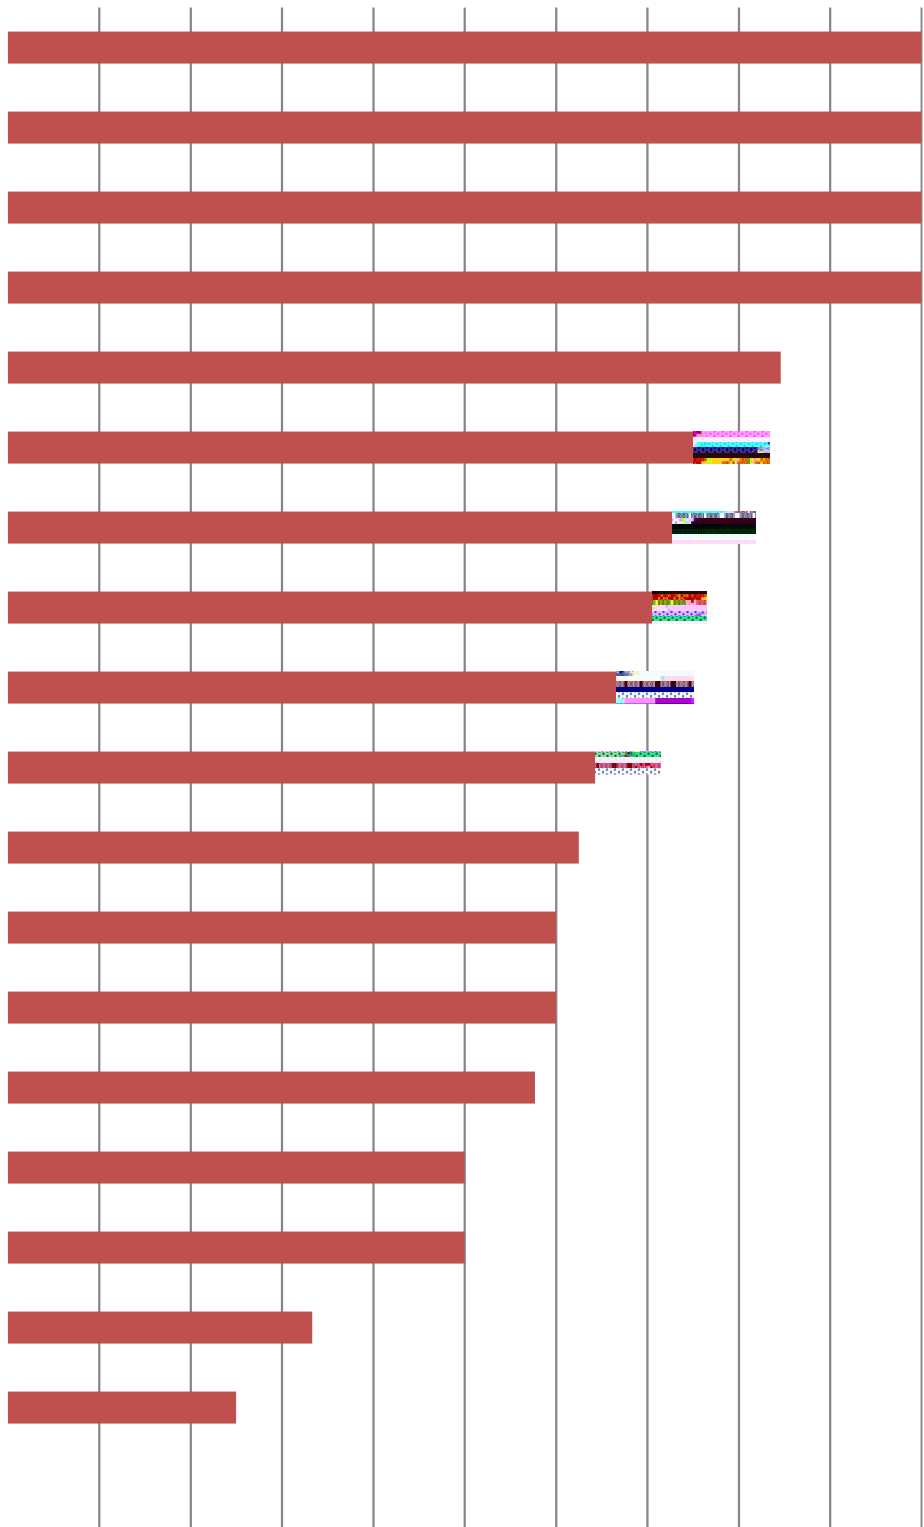

n d l l

The diagram consists of two vertical lines. The left line has a label 'n' at its base and 'd' at its top. The right line has a label 'l' at its base and 'l' at its top. The labels are in a bold, serif font.