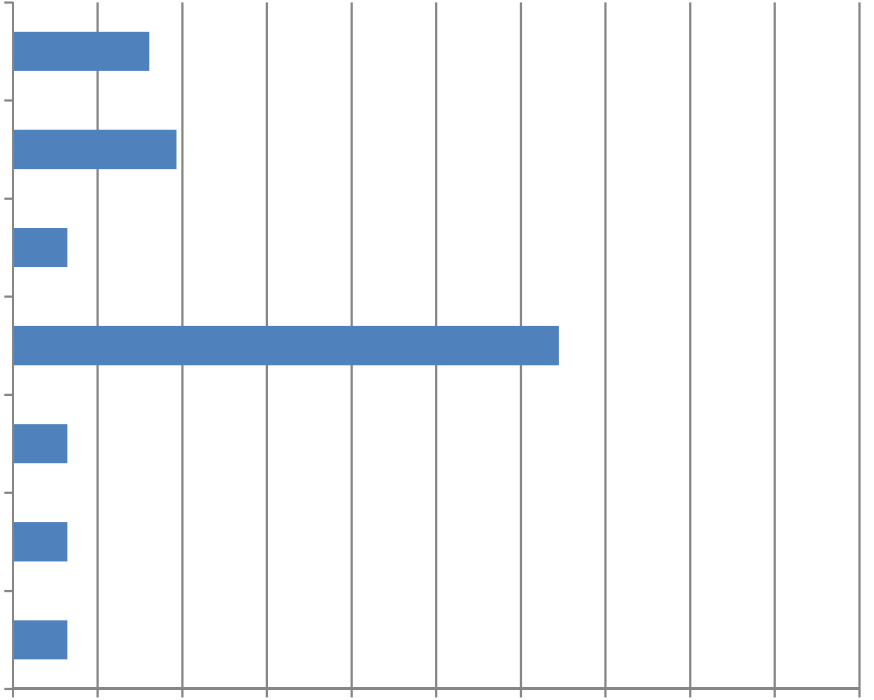

n d l l

The diagram consists of two vertical lines. The left line has a label 'n' at its base and 'd' at its top. The right line has a label 'l' at its base and 'l' at its top. The labels are in a bold, serif font.