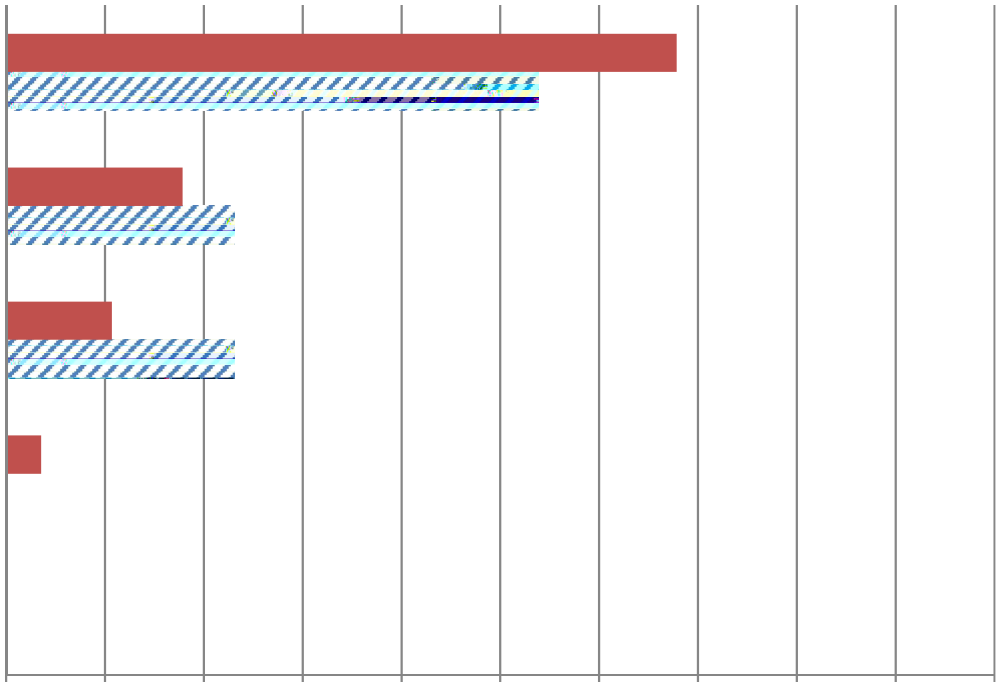

n d l l

The diagram consists of two vertical lines. The left line has a label 'n' at its base and 'd' at its top. The right line has a label 'l' at its base and 'l' at its top. The labels are in a bold, serif font.